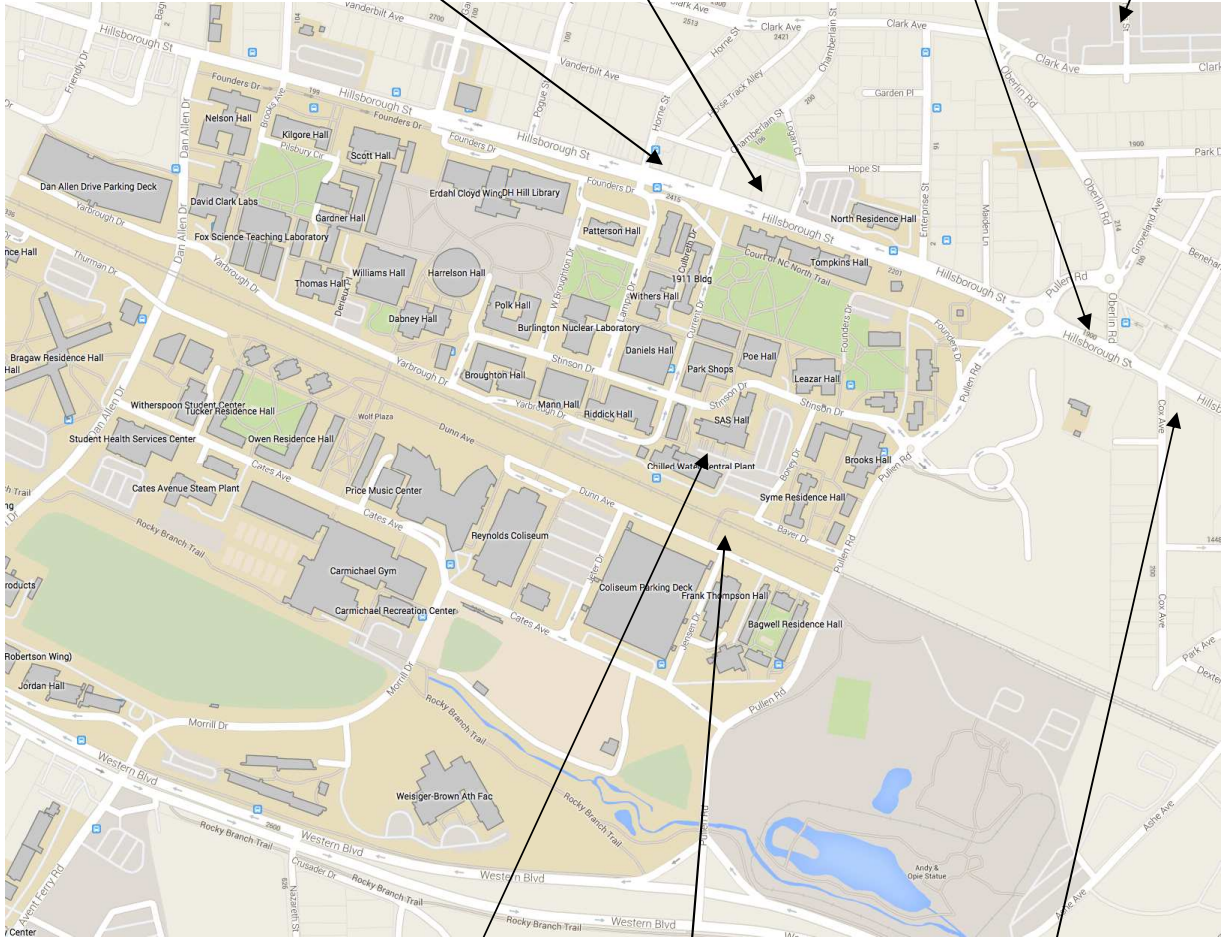

Main Campus

Mitch's Tavern
Jasmine Bistro
McDaid's

Bruegger's Bagels
Jimmy John's

David's Dumplings

Cameron Village

Mission Valley
Shopping Center

SAS
Hall

Pedestrian tunnel
under railroad

Brownstone Hotel
(Doubletree)